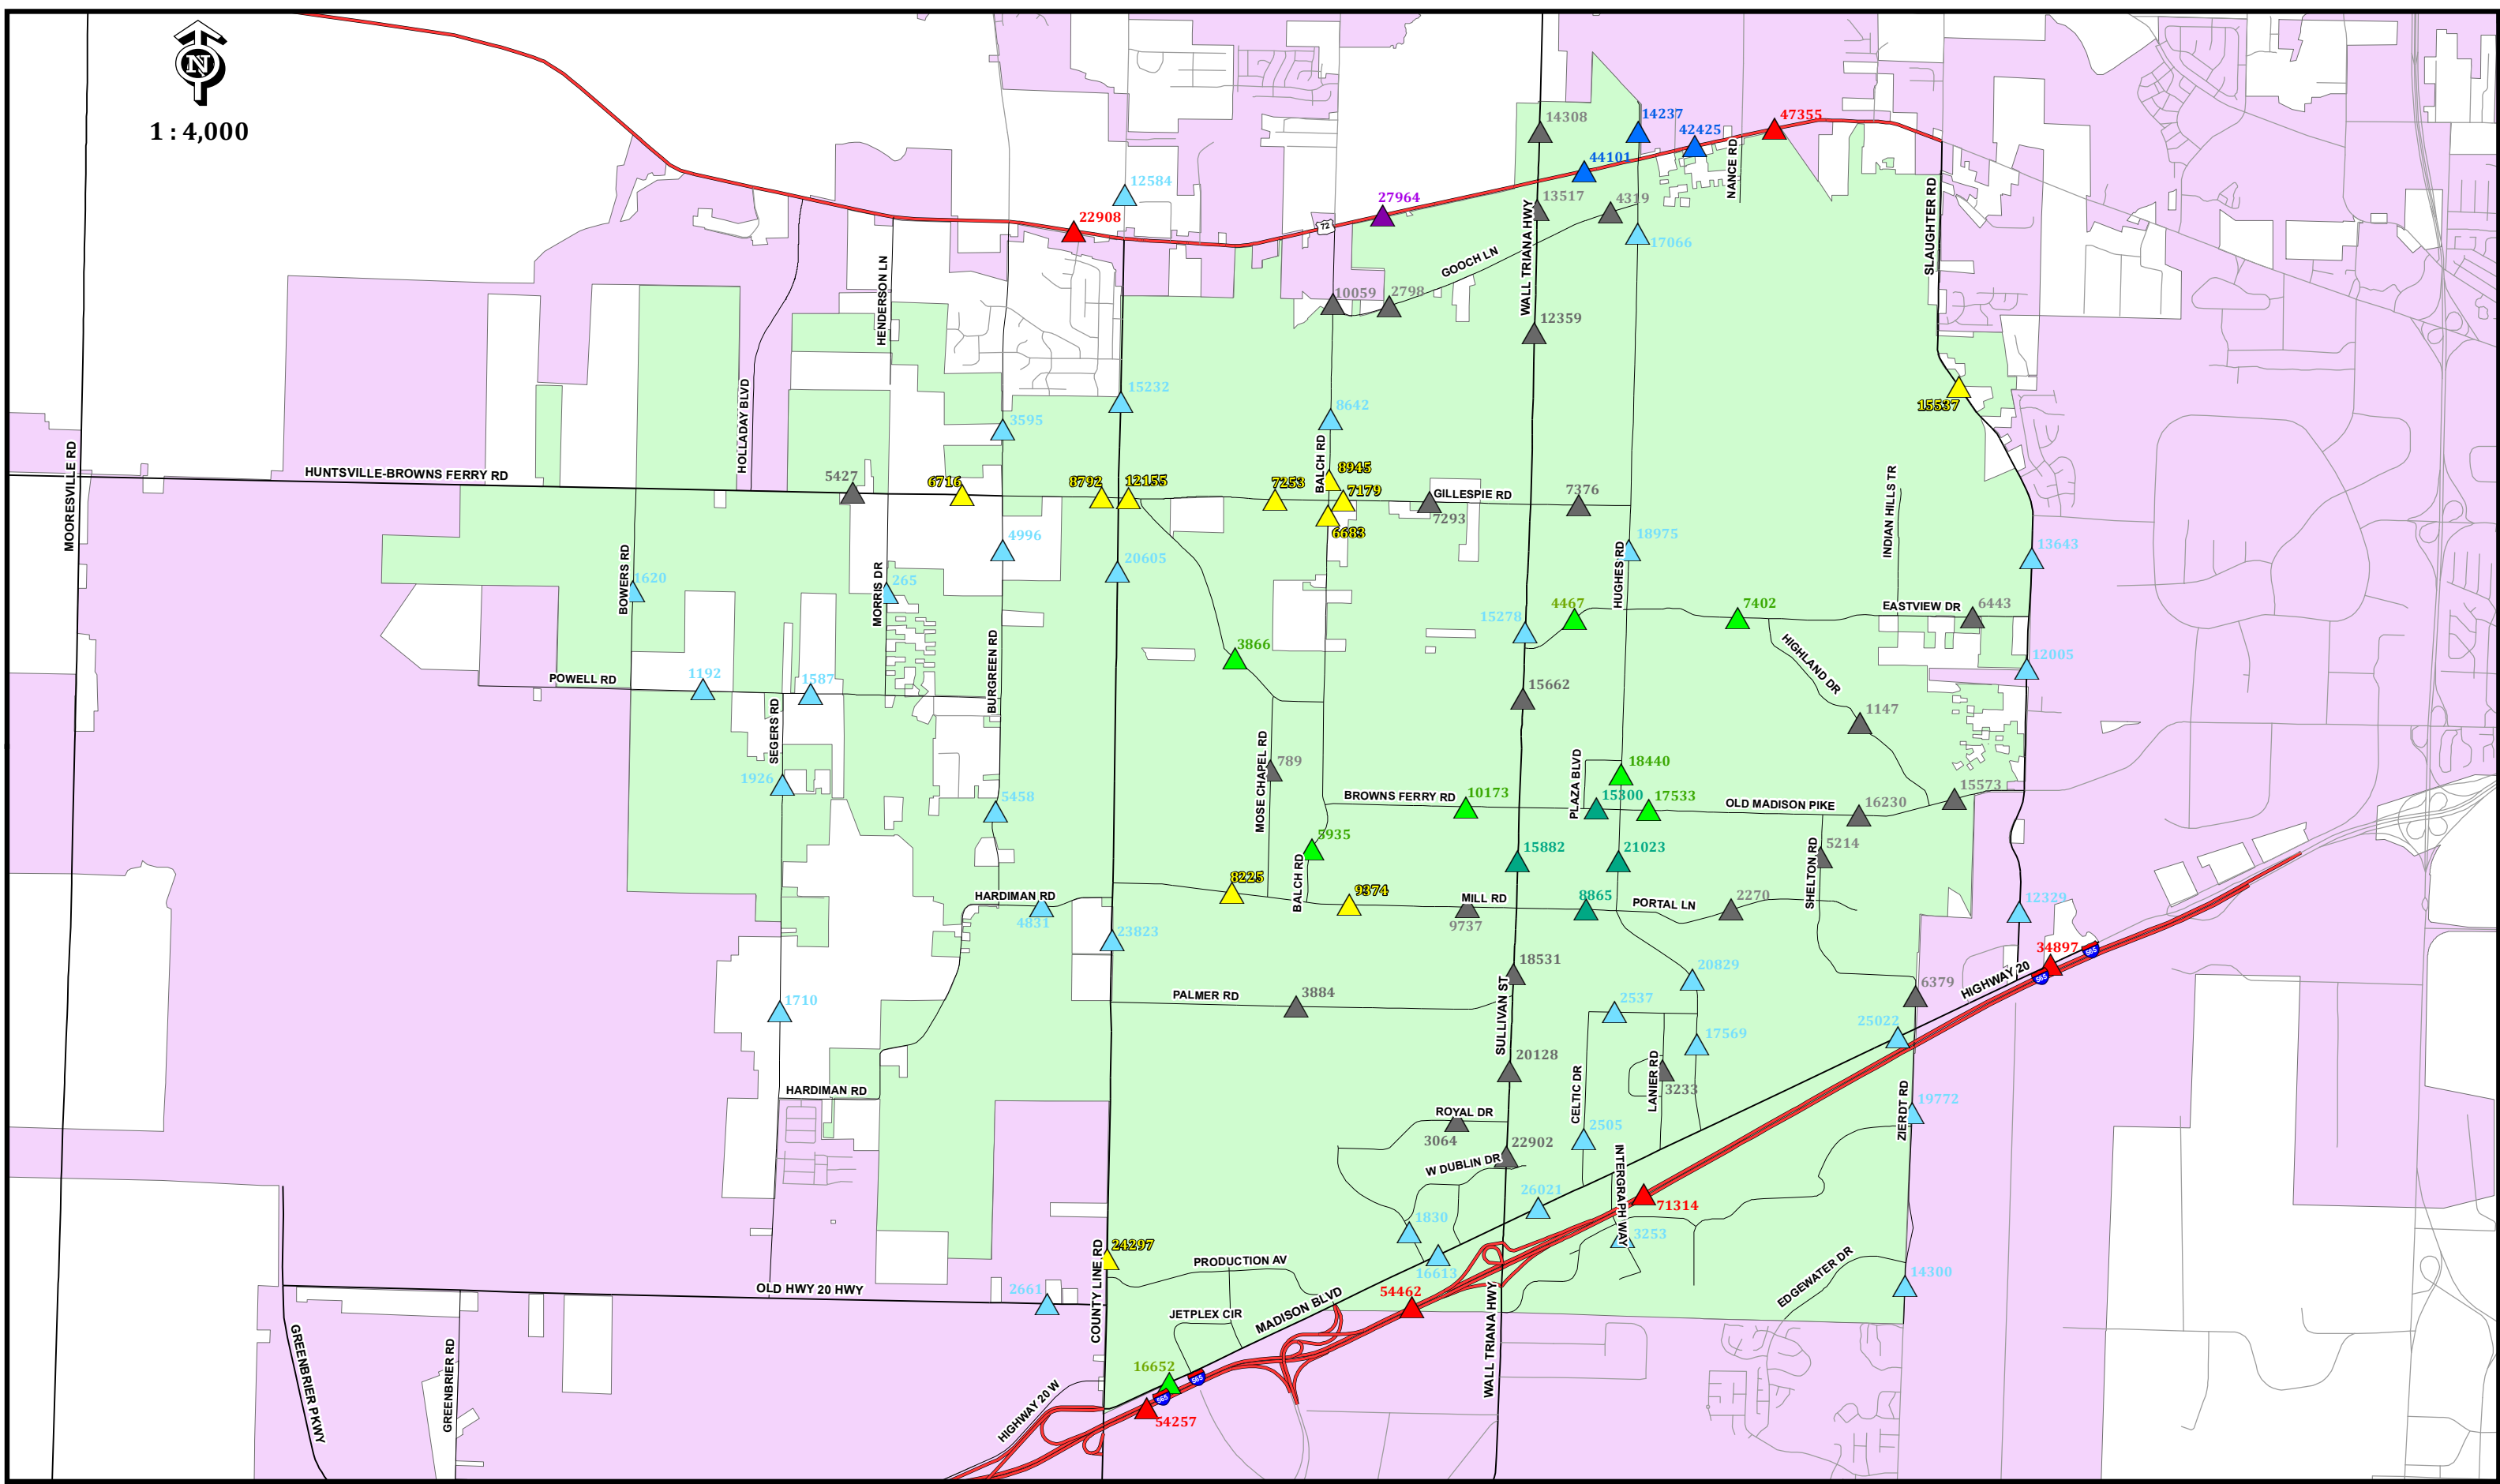

1 : 4,000

Legend

- ▲ Counts Taken In and Prior to 2010
- ▲ Counts Taken In 2012
- ▲ Counts Taken in 2013
- ▲ Counts Taken in 2014
- ▲ Counts Taken in 2016
- ▲ Counts Taken in 2017
- ▲ Counts Taken in 2018
- ▲ Counts Taken in 2019
- ▲ Counts Taken in 2020

Current Traffic Count Map

Date: 5/19/2021